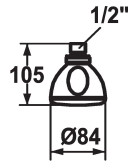

## KWC FIT Shower head mono

Modell-Linie: **SHOWERCULTURE** | 26.000.221.000  
Showers | Shower heads

### KWC-No.

**122502**  
chromeline

- \* Shower head KWC FIT mono
- \* Made of plastic
- \* With ball joint
- \* Cleaning-friendly faceplate

- \* Connecting thread 1/2"
- \* To be ordered separately:  
- Bracket

### Technical Data

Flow rate	12 l/min (3 bar)
Diameter	D84
Color code	chrome
Faucet_typ	Safety element
Acoustic group	Battery1
Energy Label	C
material	KUNSTSTOFF

Flow rate	12 l/min (3 bar)
Diameter	D84
Color code	chrome
Faucet_typ	Safety element
Acoustic group	Battery1
Energy Label	C
material	KUNSTSTOFF