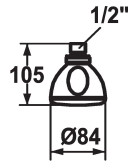

KWC FIT Shower head mono

Modell-Linie: **SHOWERCULTURE** | 26.000.221.000
Showers | Shower heads

KWC-No.

122502
chromeline

- * Shower head KWC FIT mono
- * Made of plastic
- * With ball joint
- * Cleaning-friendly faceplate

- * Connecting thread 1/2"
- * To be ordered separately:
- Bracket

Technical Data

Flow rate	12 l/min (3 bar)
Diameter	D84
Color code	chromeline
Faucet_typ	Safety element
Acoustic group	yes
Energy label	C
material	KUNSTSTOFF

Flow rate	12 l/min (3 bar)
Diameter	D84
Color code	chromeline
Faucet_typ	Safety element
Acoustic group	yes
Energy label	C
material	KUNSTSTOFF