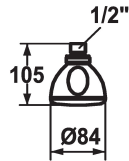

KWC FIT Shower head mono

Modell-Linie: **SHOWERCULTURE** | 26.000.221.000
Duschar | Sprchové hlavice

KWC-No.

122502
chromeline

- * Shower head KWC FIT mono
- * Made of plastic
- * With ball joint
- * Cleaning-friendly faceplate

- * Connecting thread 1/2"
- * To be ordered separately:
- Bracket

Technical Data

A_Spout_Spray

12 l/min (3 bar)

Diameter

D84

ATT-KWC-FARBCODE

chromeline