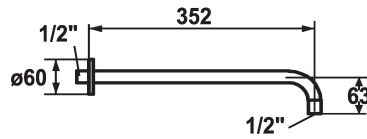

#### KWC-No.

**122514**  
chromeline, L 352

**125181**  
matt black, L 352

**125182**  
brushed steel, L 352

#### Color code

chromeline

matt black

brushed steel

\* Shower arm  
- with escutcheon

suitable for all KWC shower heads (since 2019)  
\* Connecting thread 1/2"

#### Technical Data

Diameter
Color code
Faucet_typ
Measure Lenght
material

D60
chromeline
Wall mounted valve1
L 352
Brass