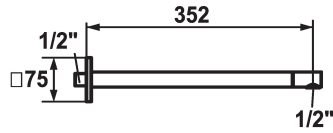

KWC SHOWERCULTURE

Shower arm

Modell-Linie: SHOWERCULTURE | 26.000.813.000

Showers | Shower arms

KWC-No.

122518

chromeline, L 352

* Shower arm
- with escutcheon

suitable for all KWC shower heads (since 2019)
* Connecting thread 1/2"

Technical Data

Diameter

75 x 75

Color code

chrome

Faucet_typ

Wall mounted valve

Measure_L

L 352

material

Brass