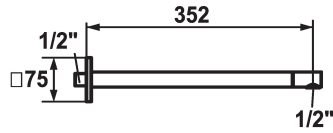

KWC SHOWERCULTURE

Shower arm

Modell-Linie: SHOWERCULTURE | 26.000.813.000

Showers | Shower arms

KWC-No.

122518

chromeline, L 352

* Shower arm
- with escutcheon

suitable for all KWC shower heads (since 2019)
* Connecting thread 1/2"

Technical Data

Diameter

75 x 75

Color code

chromeline

Faucet_typ

Wall mounted valve

Measure Lenght

L 352

material

Brass