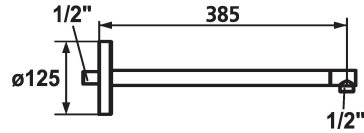

KWC SHOWERCULTURE

Shower arm

Modell-Linie: SHOWERCULTURE | 26.000.811.000

Showers | Shower arms

KWC-No.

122519

chromeline, L 385

* Shower arm
- with escutcheon

suitable for all KWC shower heads
* Connecting thread 1/2"

Technical Data

Diameter

D125

Color code

chromeline

Faucet_typ

Shower arm

Measure Lenght

L 385

material

Brass