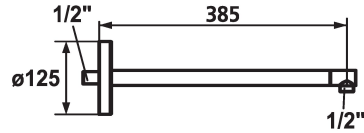

KWC SHOWERCULTURE Shower arm

Modell-Linie: SHOWERCULTURE | 26.000.811.000
Duschar | Duschar

KWC-No.

122519
chromeline, L 385

* Shower arm
- with escutcheon

suitable for all KWC shower heads
* Connecting thread 1/2"

Technical Data

Diameter
ATT-KWC-FARBCODE
Faucet_typ
Measure_L
Material

D125
chromeline
19
L385
Mässing