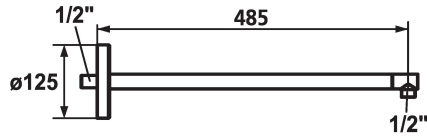

KWC SHOWERCULTURE

Shower arm

Modell-Linie: SHOWERCULTURE | 26.000.812.000

Showers | Shower arms

KWC-No.

122520

chromeline, L 485

* Shower arm
- with escutcheon

suitable for all KWC shower heads
* Connecting thread 1/2"

Technical Data

Diameter

D125

Color code

chromeline

Faucet_typ

Wall mounted valve

Measure Lenght

L 485

material

Brass