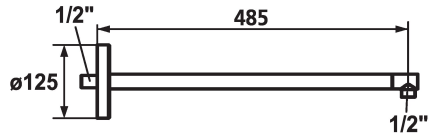

#### KWC-No.

**122520**

chromeline, L 485

\* Shower arm  
- with escutcheon

suitable for all KWC shower heads  
\* Connecting thread 1/2"

#### Dane techniczne

średnicy

D125

ATT-KWC-FARBCODE

chromeline

Faucet\_typ

19

Measure\_L