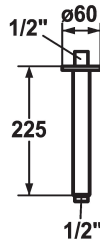

#### KWC-No.

**122521**  
chromeline, L 125

**122523**  
chromeline, L 225

**122525**  
chromeline, L 325

#### Measure\_L

L 125

L 225

L 325

\* Shower arm  
- with escutcheon

suitable for all KWC shower heads  
\* Connecting thread 1/2"

#### Technical Data

Diameter
Color code
Installation_type
Faucet_typ
Measure_L
material

D60
chrome
Ceiling mounted
Wall mounted valve1
L 225
Brass