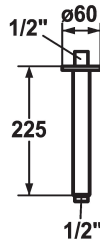

#### KWC-No.

**122523**  
chromeline, L 225

**122525**  
chromeline, L 325

\* Shower arm  
- with escutcheon

#### Measure Lenght

L 225

L 325

suitable for all KWC shower heads  
\* Connecting thread 1/2"

#### Technical Data

Diameter
Color code
Installation type
Faucet_typ
Measure Lenght
material

D60
chromeline
Ceiling mounted
Shower arm
L 225
Brass