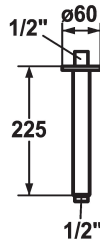

#### KWC-No.

**122521**  
chromeline, L 125

**122523**  
chromeline, L 225

**122525**  
chromeline, L 325

#### Measure Lenght

L 125

L 225

L 325

\* Shower arm  
- with escutcheon

suitable for all KWC shower heads  
\* Connecting thread 1/2"

#### Technical Data

Diameter
Color code
Installation type
Faucet_typ
Measure Lenght
material

D60
chromeline
Ceiling mounted
Wall mounted valve1
L 225
Brass