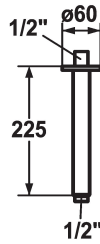

#### KWC-No.

**122523**  
chromeline, L 225

**122525**  
chromeline, L 325

\* Shower arm  
- with escutcheon

#### Technical Data

Diameter

ATT-KWC-FARBCODE

Installation\_type

Faucet\_typ

Measure\_L

Material

#### Measure\_L

L225

L325

suitable for all KWC shower heads  
\* Connecting thread 1/2"

D60

chromeline

Deckenmontage

Brausenarm