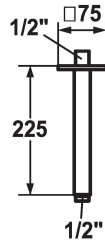

KWC SHOWERCULTURE

Shower arm

Modell-Linie: SHOWERCULTURE | 26.000.824.000

Showers | Shower arms

KWC-No.

122522

chromeline, L 125

122524

chromeline, L 225

122526

chromeline, L 325

* Shower arm
- with escutcheon

suitable for all KWC shower heads
* Connecting thread 1/2"

Technical Data

Diameter
Color code
Installation type
Faucet_typ
Measure Lenght
material

75 x 75
chromeline
Ceiling mounted
Wall mounted valve1
L 225
Brass