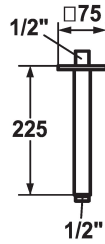

KWC SHOWERCULTURE

Shower arm

Modell-Linie: SHOWERCULTURE | 26.000.824.000

Showers | Shower arms

KWC-No.

122524

chromeline, L 225

122526

chromeline, L 325

* Shower arm
- with escutcheon

suitable for all KWC shower heads
* Connecting thread 1/2"

Technical Data

Diameter
Color code
Installation type
Faucet_typ
Measure Lenght
material

75 x 75
chromeline
Ceiling mounted
Shower arm
L 225
Brass