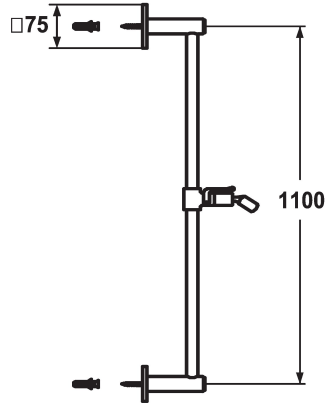

KWC FIT Sliding wall bar design

Modell-Linie: SHOWERCULTURE | 26.000.505.000

KWC-No.

122531
chromeline, L 612

122532
chromeline, L 1100

Measure_L

L612

L1100

* KWC Sliding wall bar FIT design
- "The original"
* Made of brass
* KWC ball joint bracket, elevation adjustment lockable

* Tube diameter 18 mm
* The sliding wall bar can be shortened to any individual length as required

Technické údaje

ATT-KWC-DURCHMESSER

75x75

ATT-KWC-FARBCODE

chromeline

Faucet_typ

IP22

Measure_L_USA

L1100-I

Measure_L

L1100

Materiál

mosaz