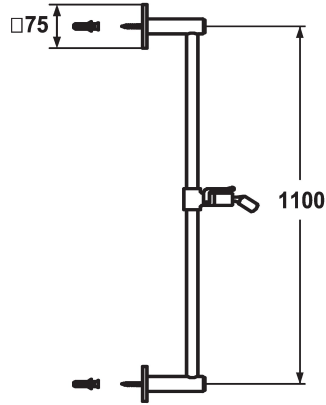

## KWC FIT Sliding wall bar design

Modell-Linie: SHOWERCULTURE | 26.000.505.000

### KWC-No.

**122531**  
chromeline, L 612

**122532**  
chromeline, L 1100

### Measure\_L

L612

L1100

\* KWC Sliding wall bar FIT design  
- "The original"  
\* Made of brass  
\* KWC ball joint bracket, elevation adjustment lockable

\* Tube diameter 18 mm  
\* The sliding wall bar can be shortened to any individual length as required

### Technical Data

|                  |
|------------------|
| Diameter         |
| ATT-KWC-FARBCODE |
| Faucet_typ       |
| Measure_L_USA    |
| Measure_L        |
| Material         |

|            |
|------------|
| 75x75      |
| chromeline |
| IP22       |
| L1100-I    |
| L1100      |
| Mässing    |