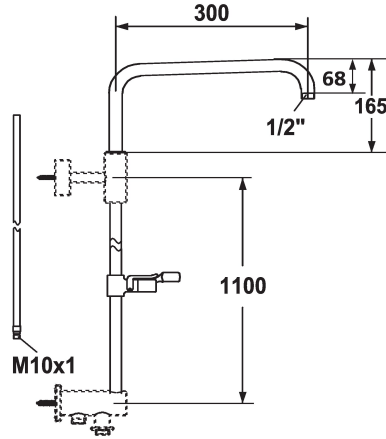

Modell-Linie: **SHOWERCULTURE | 26.004.003.000**
Showers | Shower Systems

KWC-No.

122533
chromeline, A 300, L 1100

122534
chromeline, A 400, L 1100

* Sliding wall bar kit
- water-bearing (pipe-in-pipe system)
incl. shower arm, swiveling
* Suitable for connection / fixing to:
- thermostat with outlet (top) for water-bearing sliding wall bar
- sliding wall bar holder (bottom)
* TouchProtect - anti-scald protection thanks to the "double skin"
principle

Technical Data

Color code	chrome
Faucet_typ	Vertical shut-off valve1
Projection_A	A 300
Measure_L	L 1100
material	Brass

Projection_A

A 300

A 400

* The water-bearing sliding wall bar can be shortened to any individual length as required
* KWC ball joint bracket, elevation adjustment lockable
* Tube diameter 20 mm
* Go to www.kwc.com for comprehensive information on planning, installation and operation, or get in touch with your KWC contact person.