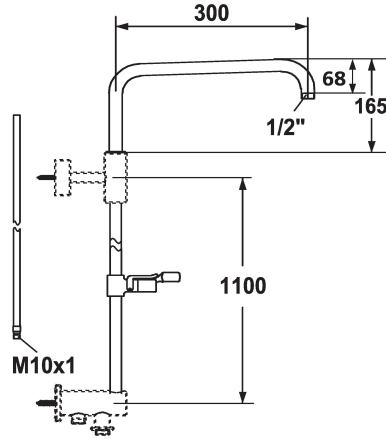

Modell-Linie: **SHOWERCULTURE** | 26.004.003.000

Showers | Shower Systems

KWC-No.

122533

chromeline, A 300, L 1100

122534

chromeline, A 400, L 1100

* Sliding wall bar kit

- water-bearing (pipe-in-pipe system)

incl. shower arm, swiveling

* Suitable for connection / fixing to:

- thermostat with outlet (top) for water-bearing sliding wall bar

- sliding wall bar holder (bottom)

* Tube diameter 20 mm

* Go to www.kwc.com for comprehensive information on planning, installation and operation, or get in touch with your KWC contact person.

Technical Data

Color code

chromeline

Faucet_typ

IP20

Projection A

A 300

Measure Length

L 1100

material

Brass