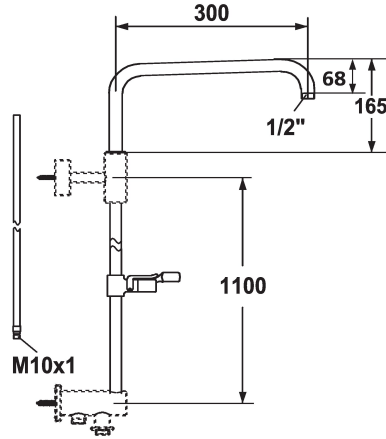

Modell-Linie: **SHOWERCULTURE | 26.004.003.000**
Suihkut ja suihkupaneelit | Suihkut ja suihkupaneelit

KWC-No.

122533
chromeline, A 300, L 1100

122534
chromeline, A 400, L 1100

* Sliding wall bar kit
- water-bearing (pipe-in-pipe system)
incl. shower arm, swiveling
* Suitable for connection / fixing to:
- thermostat with outlet (top) for water-bearing sliding wall bar
- sliding wall bar holder (bottom)
* TouchProtect - anti-scald protection thanks to the "double skin"
principle

Tekniset tiedot

ATT-KWC-FARBCODE

Faucet_typ

Projection_A

Measure_L

Materiaali

lviCode

Projection_A

A300

A400

* The water-bearing sliding wall bar can be shortened to any individual length as required
* KWC ball joint bracket, elevation adjustment lockable
* Tube diameter 20 mm
* Go to www.kwc.com for comprehensive information on planning, installation and operation, or get in touch with your KWC contact person.