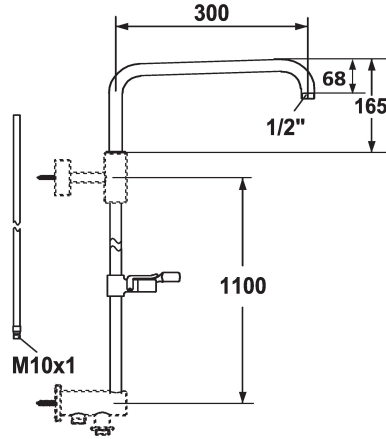

Modell-Linie: SHOWERCULTURE | 26.004.003.000
Duschar | Duschar

KWC-No.

122533
chromeline, A 300, L 1100

122534
chromeline, A 400, L 1100

- * Sliding wall bar kit
- water-bearing (pipe-in-pipe system)
- incl. shower arm, swiveling
- * Suitable for connection / fixing to:
 - thermostat with outlet (top) for water-bearing sliding wall bar
 - sliding wall bar holder (bottom)
- * TouchProtect - anti-scald protection thanks to the "double skin" principle

Technical Data

ATT-KWC-FARBCODE

Faucet_typ

Projection_A

Measure_L

Material

Projection_A

A300

A400

- * The water-bearing sliding wall bar can be shortened to any individual length as required
- * KWC ball joint bracket, elevation adjustment lockable
- * Tube diameter 20 mm
- * Go to www.kwc.com for comprehensive information on planning, installation and operation, or get in touch with your KWC contact person.

chromeline

IP20

A300

L1100

Mässing