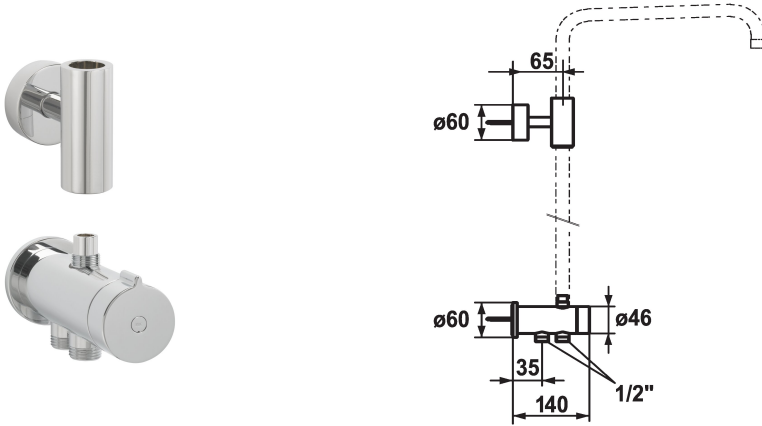

Modell-Linie: **SHOWERCULTURE | 26.004.100.000**  
Sprchové armatury | Sprchové armatury

### KWC-No.

**122537**

chromeline

\* Diverter for shower system surface-mounted

\* Suitable for connection to surface-mounted mixer / fixing of water-bearing sliding wall bar kit

\* Turning handle for diverter

\* Scope of delivery:

- Shower hose 1600 mm, plastic 26.001.003.000 and 1000 mm (can be shortened), plastic 26.001.009.000

- Shower guide rod holder (top), for connecting guide rod and spray arm

\* To be ordered separately:

### Technické údaje

ATT-KWC-FARBCODE

chromeline

Faucet\_typ

IP20

Materiál

mosaz