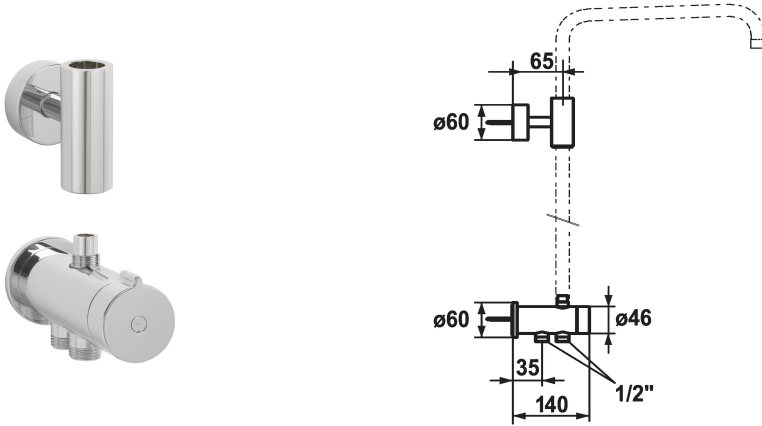

Modell-Linie: **SHOWERCULTURE | 26.004.100.000**
Showers | Shower Systems

KWC-No.

122537
chromeline

- * Diverter for shower system surface-mounted
- * Suitable for connection to surface-mounted mixer / fixing of water-bearing sliding wall bar kit
- * Turning handle for diverter
- * Scope of delivery:
 - Shower hose 1600 mm, plastic 26.001.003.000 and 1000 mm (can be shortened), plastic 26.001.009.000
 - Shower guide rod holder (top), for connecting guide rod and spray arm

- * To be ordered separately:
 - Water-bearing sliding wall bar kit 26.004.003.000
 - 26.004.004.000
 - Hand shower KWC BOSSANOVA, KWC FIT or KWC CHOICE
 - shower head KWC PIATTO-X
- * Go to www.kwc.com for comprehensive information on planning, installation and operation, or get in touch with your KWC contact person.

Technical Data

Color code

chromeline

Faucet_typ

IP20

material

Brass