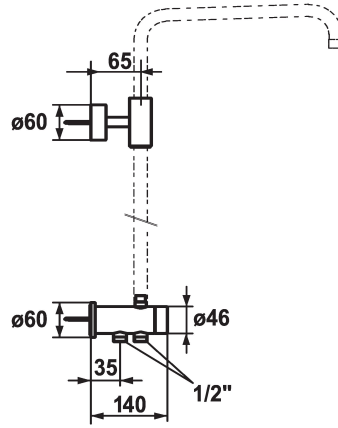

KWC SHOWERCULTURE Components

Modell-Linie: **SHOWERCULTURE | 26.004.100.000**
Suihkut ja suihkupaneelit | Suihkut ja suihkupaneelit

KWC-No.

122537
chromeline

- * Diverter for shower system surface-mounted
- * Suitable for connection to surface-mounted mixer / fixing of water-bearing sliding wall bar kit
- * Turning handle for diverter
- * Scope of delivery:
 - Shower hose 1600 mm, plastic 26.001.003.000 and 1000 mm (can be shortened), plastic 26.001.009.000
 - Shower guide rod holder (top), for connecting guide rod and spray arm

- * To be ordered separately:
 - Water-bearing sliding wall bar kit 26.004.003.000
 - 26.004.004.000
 - Hand shower KWC BOSSANOVA, KWC FIT or KWC CHOICE
 - shower head KWC PIATTO-X
- * Go to www.kwc.com for comprehensive information on planning, installation and operation, or get in touch with your KWC contact person.

Tekniset tiedot

ATT-KWC-FARBCODE

Faucet_typ

Materiaali

lviCode

chromeline

IP20

Messinki