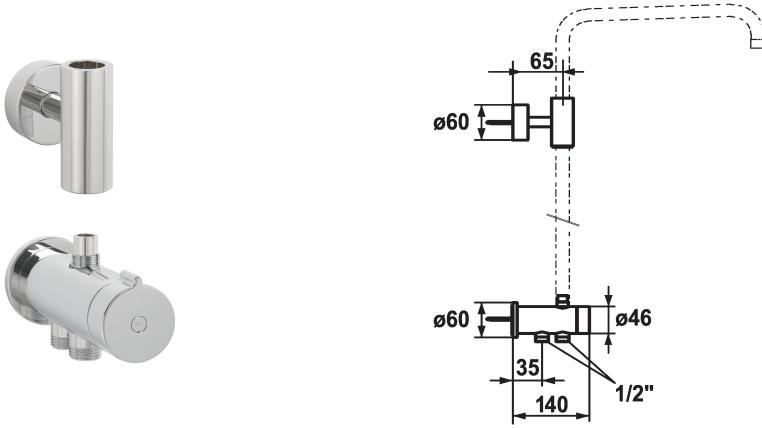

Modell-Linie: **SHOWERCULTURE | 26.004.100.000**

Armatura natryskowa | Armatura natryskowa

#### KWC-No.

**122537**

chromeline

\* Diverter for shower system surface-mounted

\* Suitable for connection to surface-mounted mixer / fixing of water-bearing sliding wall bar kit

\* Turning handle for diverter

\* Scope of delivery:

- Shower hose 1600 mm, plastic 26.001.003.000 and 1000 mm (can be shortened), plastic 26.001.009.000

- Shower guide rod holder (top), for connecting guide rod and spray arm

\* To be ordered separately:

#### Dane techniczne

ATT-KWC-FARBCODE

Faucet\_typ

Materiał

chromeline

IP20

Mosiqdz