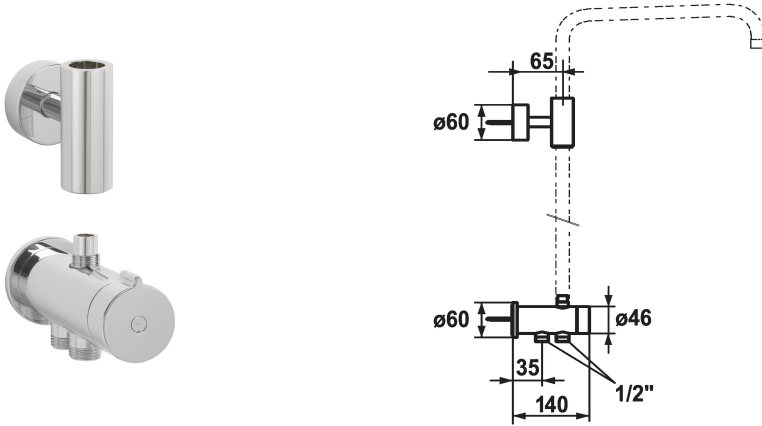

Modell-Linie: **SHOWERCULTURE** | 26.004.100.000  
Duschar | Duschar

### KWC-No.

**122537**

chromeline

\* Diverter for shower system surface-mounted

\* Suitable for connection to surface-mounted mixer / fixing of water-bearing sliding wall bar kit

\* Turning handle for diverter

\* Scope of delivery:

- Shower hose 1600 mm, plastic 26.001.003.000 and 1000 mm (can be shortened), plastic 26.001.009.000  
- Shower guide rod holder (top), for connecting guide rod and spray arm

\* To be ordered separately:

### Technical Data

ATT-KWC-FARBCODE

Faucet\_typ

Material

chromeline

DuSys Komponenten

Mässing