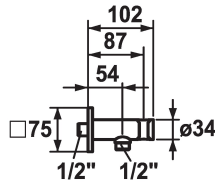

## KWC SHOWERCULTURE

Hose connection

Modell-Linie: SHOWERCULTURE | 26.000.613.000

Showers | Complementary parts showers

### KWC-No.

**122543**  
chromeline

**125407**  
brushed steel

**125548**  
matt black

### Color code

chrome

brushed steel

matt black

\* Hose connection  
- with integrated shower bracket

\* Intrinsicly safe against backflow  
\* Connecting thread 1/2"

### Technical Data

Diameter	75 x 75
Color code	chrome
Installation_type	Wall mounted
Faucet_typ	Hose connection
Acoustic group	Battery1
Measure_L	L 54
material	Brass

75 x 75
chrome
Wall mounted
Hose connection
Battery1
L 54
Brass