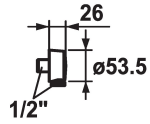

### KWC-No.

**122544**

chromeline

\* Hose connection

\* Connecting thread 1/2"

### Technical Data

Diameter

D53

Color code

chrome

Installation\_type

Wall mounted

Faucet\_typ

Hose connection

Measure\_L

L 20

material

KUNSTSTOFF