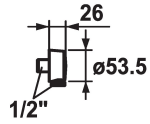

### KWC-No.

**122544**

chromeline

\* Hose connection

\* Connecting thread 1/2"

### Technical Data

Diameter

Color code

Installation type

Faucet\_typ

Measure Lenght

material

Heat Conductivity