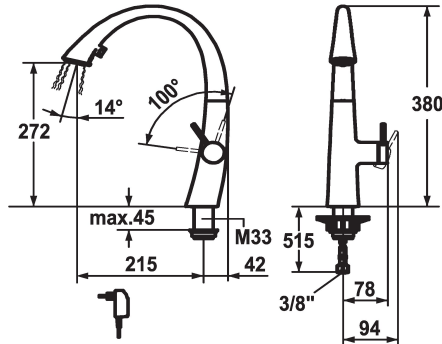

### KWC-No.

**122916**  
chromeline, A 215, flexible connection hoses, mains receiver

**124353**  
matt black, A 215, flexible connection hoses, mains receiver

**122921**  
decor steel, A 215, flexible connection hoses, mains receiver

- up to 500 mm pull-out length
- hose surface to fit faucet surface
- \* SwivelStop - hose guide, swivelling 270°, limitable to 120°
- \* EasyLock - a pull-out spray that easily slides back into place
- \* OptimalSpace - ample space for washing or working
- \* KWC cartridge S 25
- with ceramic discs
- flow rate and temperature continuously variable
- \* Flexible connection hoses 3/8"
- \* Fastening by means of threaded sleeve M33 x 1.5
- \* Mounting hole size ø35 mm
- \* Scope of delivery:
- Mains receiver 100-240 V / operating voltage 6.75 V / cable length 1100 mm

### Technical Data

Flow rate needle spray	9 l/min (3 bar)
Flow rate normal spray	8 l/min (3 bar)
Light	with LED Shine
Connection	Flexible connection hoses
Spout	swivel
Power_supply	mains receiver
Handling	side lever
Kitchen_spray	Diverter spray
Color code	chrome
Installation_type	Pillar installation
Faucet_typ	Lever mixer
Design	J-Spout
Dimension Height	380
G_Acoustic group	II
Projection_A	A 215

Flow rate needle spray	9 l/min (3 bar)
Flow rate normal spray	8 l/min (3 bar)
Light	with LED Shine
Connection	Flexible connection hoses
Spout	swivel
Power_supply	mains receiver
Handling	side lever
Kitchen_spray	Diverter spray
Color code	chrome
Installation_type	Pillar installation
Faucet_typ	Lever mixer
Design	J-Spout
Dimension Height	380
G_Acoustic group	II
Projection_A	A 215