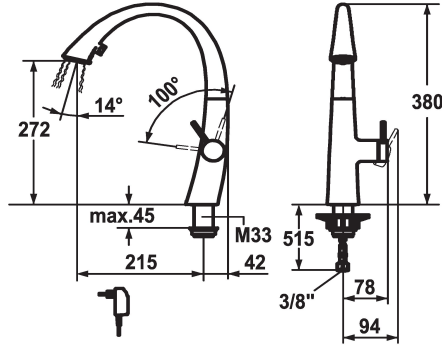

KWC ZOE

Lever mixer - Kitchen - with LEDShine

Modell-Linie: ZOE | 10.201.122.000FL

Taps | Manual taps