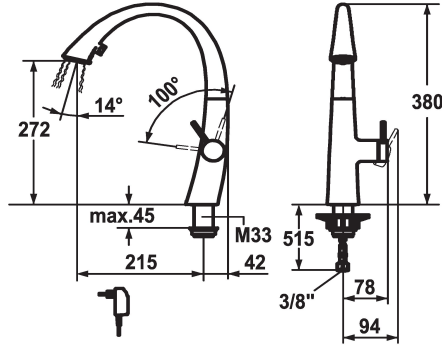

### KWC-No.

**122916**

chromeline, A 215, flexible connection hoses, mains receiver

**124353**

matt black, A 215, flexible connection hoses, mains receiver

**122921**

decor steel, A 215, flexible connection hoses, mains receiver

- up to 500 mm pull-out length

- hose surface to fit faucet surface

\* SwivelStop - hose guide, swivelling 270°, limitable to 120°

\* EasyLock - a pull-out spray that easily slides back into place

\* OptimalSpace - ample space for washing or working

\* KWC cartridge S 25

- with ceramic discs

- flow rate and temperature continuously variable

\* Flexible connection hoses 3/8"

\* Fastening by means of threaded sleeve M33 x 1.5

\* Mounting hole size ø35 mm

\* Scope of delivery:

- Mains receiver 100-240 V / operating voltage 6.75 V / cable length 1100 mm