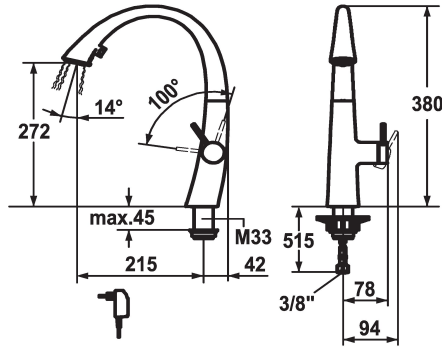

## KWC ZOE

Lever mixer - Kitchen - with LEDShine

Modell-Linie: ZOE | 10.201.122.127FL

Taps | Manual taps

- integrated ON/OFF push-button with automatic shut-off after 30 minutes

- up to 500 mm pull-out length

- hose surface to fit faucet surface

\* SwivelStop - hose guide, swivelling 270°, limitable to 120°

\* Flexible connection hoses 3/8"

\* Fastening by means of threaded sleeve M33 x 1.5

\* Mounting hole size ø35 mm

\* Scope of delivery:

- Mains receiver 100-240 V / operating voltage 6.75 V / cable length 1100 mm

J-Spout

Dimension Height

380

G\_Acoustic\_group

II

Projection\_A

A 215