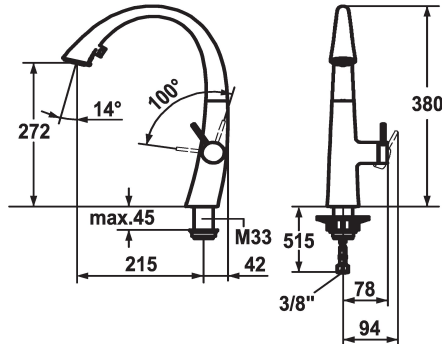

KWC ZOE Lever mixer - Kitchen

Modell-Linie: ZOE | 10.201.102.127FL
Umyvadlové armatury | Hydraulické armatury

KWC-No.

122926
chromeline, A 215, flexible connection hoses

122931
decor steel, A 215, flexible connection hoses

123312
glacier white, A 215, flexible connection hoses

124349
matt black, A 215, flexible connection hoses

ATT-KWC-FARBCODE

chromeline

decor steel

glacier white

matt black

- * Lever mixer
- * Lever installation only possible on the right side
- Child safety: cold water flow in lever position towards the front
- * gap between wall and centre of mounting hole min. 42 mm
- * TouchProtect - anti-scald protection thanks to the "double skin" principle
- * Covered pull-out spray
- ergonomic spout alignment, shape and handling
- SprayClean - easy to clean and actively prevents limescale buildup
- Neoperl® Cascade®
- PowerClean - needle spray mode, with automatic diverter reset

- up to 500 mm pull-out length
- hose surface to fit faucet surface
- * SwivelStop - hose guide, swivelling 270°, limitable to 120°
- * EasyLock - a pull-out spray that easily slides back into place
- * OptimalSpace - ample space for washing or working
- * KWC cartridge S 25
- with ceramic discs
- flow rate and temperature continuously variable
- * Flexible connection hoses 3/8"
- * Fastening by means of threaded sleeve M33 x 1.5
- * Mounting hole size ø35 mm

Material

9 l/min (3 bar)

8 l/min (3 bar)

flexible_Anschlusschläuche

schwenkbar

seitenbedient

Umstellbrause

decor steel