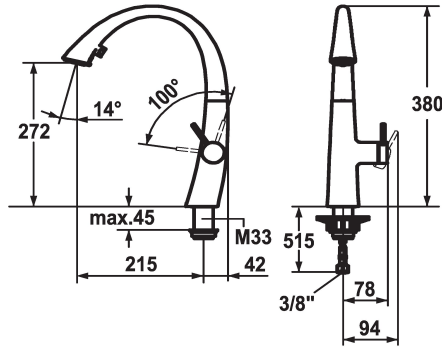

KWC ZOE Lever mixer - Kitchen

Modell-Linie: ZOE | 10.201.102.127FL
Taps | Manual taps

KWC-No.

122926
chromeline, A 215, flexible connection hoses

122931
decor steel, A 215, flexible connection hoses

123312
glacier white, A 215, flexible connection hoses

124349
matt black, A 215, flexible connection hoses

Color code

chromeline

decor steel

glacier white

matt black

- * Lever mixer
- * Lever installation only possible on the right side
- Child safety: cold water flow in lever position towards the front
- * gap between wall and centre of mounting hole min. 42 mm
- * TouchProtect - anti-scald protection thanks to the "double skin" principle
- * Covered pull-out spray
- ergonomic spout alignment, shape and handling
- SprayClean - easy to clean and actively prevents limescale buildup
- Neoperl® Cascade®
- PowerClean - needle spray mode, with automatic diverter reset

- up to 500 mm pull-out length
- hose surface to fit faucet surface
- * SwivelStop - hose guide, swivelling 270°, limitable to 120°
- * EasyLock - a pull-out spray that easily slides back into place
- * OptimalSpace - ample space for washing or working
- * KWC cartridge S 25
- with ceramic discs
- flow rate and temperature continuously variable
- * Flexible connection hoses 3/8"
- * Fastening by means of threaded sleeve M33 x 1.5
- * Mounting hole size ø35 mm

Technical Data

Flow rate needle spray

9 l/min (3 bar)

Flow rate normal spray

8 l/min (3 bar)

Connection

Flexible connection hoses

Spout