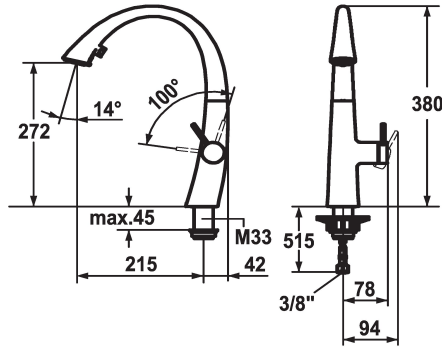

## KWC ZOE Lever mixer - Kitchen

Modell-Linie: ZOE | 10.201.102.127FL  
Hanat | Käsi­käyt­toiset hanat

### ATT-KWC-FARBCODE

chromeline

decor steel

glacier white

matt black

- \* Lever mixer
- \* Lever installation only possible on the right side
- Child safety: cold water flow in lever position towards the front
- \* gap between wall and centre of mounting hole min. 42 mm
- \* TouchProtect - anti-scald protection thanks to the "double skin" principle
- \* Covered pull-out spray
- ergonomic spout alignment, shape and handling
- SprayClean - easy to clean and actively prevents limescale buildup
- Neoperl® Cascade®
- PowerClean - needle spray mode, with automatic diverter reset

- up to 500 mm pull-out length
- hose surface to fit faucet surface
- \* SwivelStop - hose guide, swivelling 270°, limitable to 120°
- \* EasyLock - a pull-out spray that easily slides back into place
- \* OptimalSpace - ample space for washing or working
- \* KWC cartridge S 25
- with ceramic discs
- flow rate and temperature continuously variable
- \* Flexible connection hoses 3/8"
- \* Fastening by means of threaded sleeve M33 x 1.5
- \* Mounting hole size ø35 mm

Installation\_type

Faucet\_typ

ATT-KWC-BAUFORM

Measure\_Height

G\_Acoustic group

Projection\_A

EnergyLabelCH

ATT-KWC-MASS-WASSERAUSTRITT