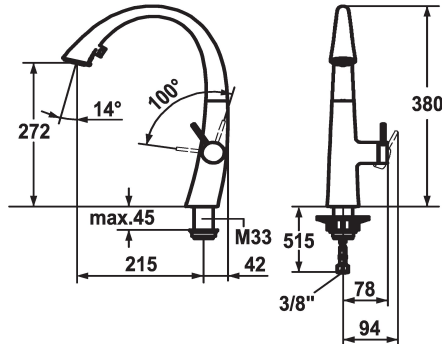

KWC ZOE Lever mixer - Kitchen

Modell-Linie: ZOE | 10.201.102.127FL
Kranar | Hydraulické armatúry

KWC-No.

122926
chromeline, A 215, flexible connection hoses

122931
decor steel, A 215, flexible connection hoses

123312
glacier white, A 215, flexible connection hoses

124349
matt black, A 215, flexible connection hoses

ATT-KWC-FARBCODE

chromeline

decor steel

glacier white

matt black

- * Lever mixer
- * Lever installation only possible on the right side
- Child safety: cold water flow in lever position towards the front
- * gap between wall and centre of mounting hole min. 42 mm
- * TouchProtect - anti-scald protection thanks to the "double skin" principle
- * Covered pull-out spray
- ergonomic spout alignment, shape and handling
- SprayClean - easy to clean and actively prevents limescale buildup
- Neoperl® Cascade®
- PowerClean - needle spray mode, with automatic diverter reset

- up to 500 mm pull-out length
- hose surface to fit faucet surface
- * SwivelStop - hose guide, swivelling 270°, limitable to 120°
- * EasyLock - a pull-out spray that easily slides back into place
- * OptimalSpace - ample space for washing or working
- * KWC cartridge S 25
- with ceramic discs
- flow rate and temperature continuously variable
- * Flexible connection hoses 3/8"
- * Fastening by means of threaded sleeve M33 x 1.5
- * Mounting hole size ø35 mm

Material

9 l/min (3 bar)

8 l/min (3 bar)

flexible_Anschlusschläuche

schwenkbar

seitenbedient

Umstellbrause

decor steel