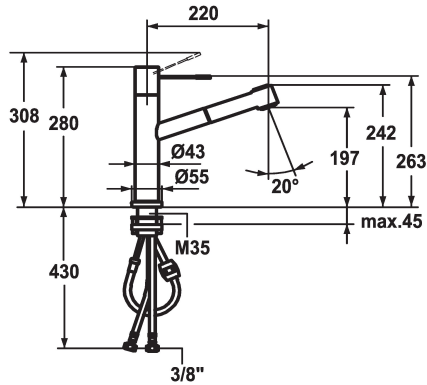

KWC ONO

Lever mixer - Kitchen - detachable

Modell-Linie: ONO | 10.151.043.700FL

Umyvadlové armatury | Hydraulické armatury

KWC-No.

123113

stainless steel, A 220, flexible connection hoses

- * Lever mixer
- * Detachable for installation below windows - detached 55 mm
- * Surgical-grade hardened stainless steel lever
- * Inherently safe against backflow
- * Swivel spout 270°
- Neoperl® Caché®
- * KWC cartridge M 35 H

- with ceramic discs
- flow rate and temperature continuously variable
- * Flexible connection hoses 3/8"
- * Fastening by means of threaded sleeve M35 x 1.5 (preassembled socket)
- * Mounting hole size ø35 - 37 mm

Faucet_typ

Measure_Height

G_Acoustic_group

Projection_A

EnergyLabelCH

ATT-KWC-MASS-WASSERAUSTRITT

Materiál

11 l/min (3 bar)

Flexible_Anschlusschläuche

schwenkbar

wegnehmbar

topbedient

stainless steel

Standmontage

Hebelmischer

280