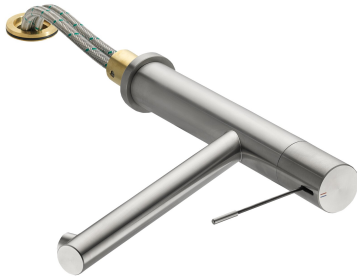

KWC ONO

Lever mixer - Kitchen - detachable

Modell-Linie: ONO | 10.151.043.700FL

Umyvadlové armatury | Hydraulické armatury

KWC-No.

123113

stainless steel, A 220, flexible connection hoses

- * Lever mixer
- * Detachable for installation below windows - detached 55 mm
- * Surgical-grade hardened stainless steel lever
- * Inherently safe against backflow
- * Swivel spout 270°
- Neoperl® Caché®
- * KWC cartridge M 35 H

- with ceramic discs
- flow rate and temperature continuously variable
- * Flexible connection hoses 3/8"
- * Fastening by means of threaded sleeve M35 x 1.5 (preassembled socket)
- * Mounting hole size ø35 - 37 mm

Faucet_typ

Measure_Height

G_Acoustic_group

Projection_A

EnergyLabelCH

ATT-KWC-MASS-WASSERAUSTRITT

Materiál

11 l/min (3 bar)

Flexible_Anschlusschläuche

schwenkbar

wegnehmbar

topbedient

stainless steel

Standmontage

Hebelmischer

280