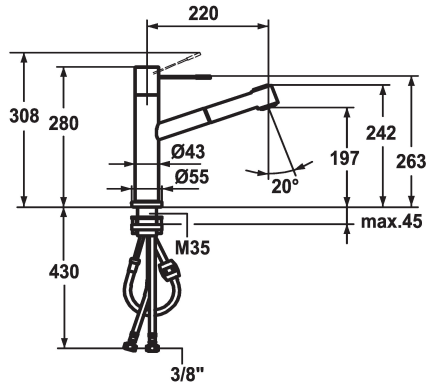

KWC ONO

Lever mixer - Kitchen - detachable

Modell-Linie: ONO | 10.151.043.700FL

Taps | Manual taps

KWC-No.

123113

stainless steel, A 220, flexible connection hoses

- * Lever mixer
- * Detachable for installation below windows - detached 55 mm
- * Surgical-grade hardened stainless steel lever
- * Inherently safe against backflow
- * Swivel spout 270°
- Neoperl® Caché®
- * KWC cartridge M 35 H

- with ceramic discs
- flow rate and temperature continuously variable
- * Flexible connection hoses 3/8"
- * Fastening by means of threaded sleeve M35 x 1.5 (preassembled socket)
- * Mounting hole size ø35 - 37 mm

Technical Data

Flow rate
Connection
Spout
Detachable
Handling
Color code
Installation type
Faucet_typ
Dimension Height
Acoustic group
Projection A
Energy label
Dimension Water outlet
material

11 l/min (3 bar)
Flexible connection hoses
swivel
detachable
top lever
stainless steel
Pillar installation
Lever mixer
280
I
A 225
B
215
stainless steel