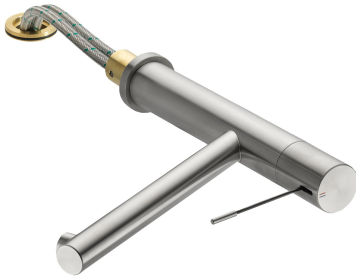

KWC ONO

Lever mixer - Kitchen - detachable

Modell-Linie: ONO | 10.151.043.700FL

Taps | Manual taps

KWC-No.

123113

stainless steel, A 220, flexible connection hoses

- * Lever mixer
- * Detachable for installation below windows - detached 55 mm
- * Surgical-grade hardened stainless steel lever
- * Inherently safe against backflow
- * Swivel spout 270°
- Neoperl® Caché®
- * KWC cartridge M 35 H

- with ceramic discs
- flow rate and temperature continuously variable
- * Flexible connection hoses 3/8"
- * Fastening by means of threaded sleeve M35 x 1.5 (preassembled socket)
- * Mounting hole size ø35 - 37 mm

Technical Data

Flow rate
Connection
Spout
Detachable
Handling
Color code
Installation type
Faucet_typ
Dimension Height
Acoustic group
Projection A
Energy label
Dimension Water outlet
material

11 l/min (3 bar)
Flexible connection hoses
swivel
detachable
top lever
stainless steel
Pillar installation
Lever mixer
280
I
A 225
B
215
stainless steel