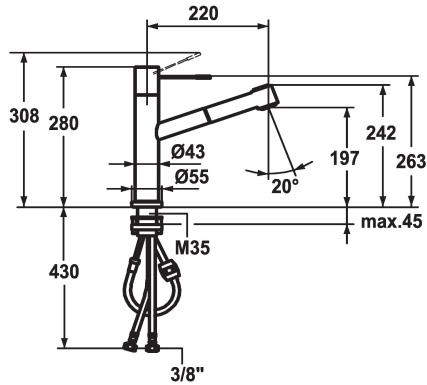

KWC ONO

Lever mixer - Kitchen - detachable

Modell-Linie: ONO | 10.151.043.700FL

Hanat | Käsi­käyt­toiset hanat

KWC-No.

123113

stainless steel, A 220, flexible connection hoses

* Lever mixer

* Detachable for installation below windows - detached 55 mm

* Surgical-grade hardened stainless steel lever

* Inherently safe against backflow

* Swivel spout 270°

- Neoperl® Caché®

* KWC cartridge M 35 H

- with ceramic discs

- flow rate and temperature continuously variable

* Flexible connection hoses 3/8"

* Fastening by means of threaded sleeve M35 x 1.5 (preassembled socket)

* Mounting hole size ø35 - 37 mm

Tekniset tiedot

A_Spout_Spray

schwenkbar

wegnehmbar

topbedient

stainless steel

Standmontage

Hebelmischer

280

I