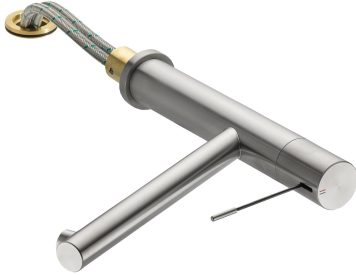

KWC ONO

Lever mixer - Kitchen - detachable

Modell-Linie: ONO | 10.151.043.700FL

Hanat | Käsi­käyt­toiset hanat

KWC-No.

123113

stainless steel, A 220, flexible connection hoses

* Lever mixer

* Detachable for installation below windows - detached 55 mm

* Surgical-grade hardened stainless steel lever

* Inherently safe against backflow

* Swivel spout 270°

- Neoperl® Caché®

* KWC cartridge M 35 H

- with ceramic discs

- flow rate and temperature continuously variable

* Flexible connection hoses 3/8"

* Fastening by means of threaded sleeve M35 x 1.5 (preassembled socket)

* Mounting hole size ø35 - 37 mm

Tekniset tiedot

A_Spout_Spray

schwenkbar

wegnehmbar

topbedient

stainless steel

Standmontage

Hebelmischer

280

I