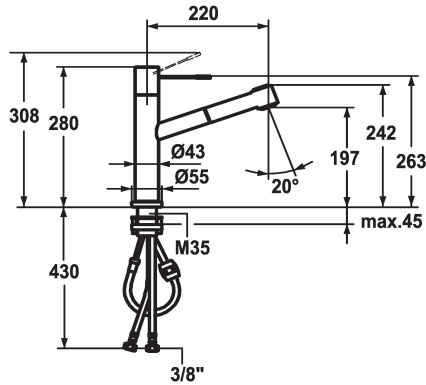

## KWC ONO

Lever mixer - Kitchen - detachable

Modell-Linie: ONO | 10.151.043.700FL

Armatura umywalkowa | Armatura jednouchwytowa

### KWC-No.

**123113**

stainless steel, A 220, flexible connection hoses

- \* Lever mixer
- \* Detachable for installation below windows - detached 55 mm
- \* Surgical-grade hardened stainless steel lever
- \* Inherently safe against backflow
- \* Swivel spout 270°
- Neoperl® Caché®
- \* KWC cartridge M 35 H

- with ceramic discs
- flow rate and temperature continuously variable
- \* Flexible connection hoses 3/8"
- \* Fastening by means of threaded sleeve M35 x 1.5 (preassembled socket)
- \* Mounting hole size ø35 - 37 mm

### Dane techniczne

A_Spout_Spray
Connection
ATT-KWC-AUSLAUF
ATT-KWC-UNTERFENSTER
Handling
ATT-KWC-FARBCODE
Installation_type
Faucet_typ
Dimension Height
G_Acoustic_group
Projection_A
EnergyLabelCH
ATT-KWC-MASS-WASSERAUSTRITT
Material