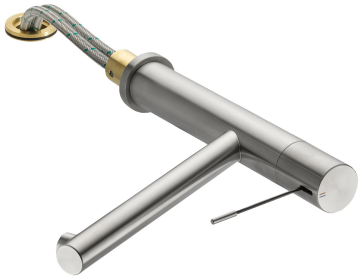

## KWC ONO

Lever mixer - Kitchen - detachable

Modell-Linie: ONO | 10.151.043.700FL

Armatura umywalkowa | Armatura jednouchwytowa

### KWC-No.

**123113**

stainless steel, A 220, flexible connection hoses

- \* Lever mixer
- \* Detachable for installation below windows - detached 55 mm
- \* Surgical-grade hardened stainless steel lever
- \* Inherently safe against backflow
- \* Swivel spout 270°
- Neoperl® Caché®
- \* KWC cartridge M 35 H

- with ceramic discs
- flow rate and temperature continuously variable
- \* Flexible connection hoses 3/8"
- \* Fastening by means of threaded sleeve M35 x 1.5 (preassembled socket)
- \* Mounting hole size ø35 - 37 mm

11 l/min (3 bar)
Flexible_Anschlusschläuche
schwenkbar
wegnehmbar
topbedient
stainless steel
Standmontage
Hebelmischer
280
I
A225
B
215
ROSTFREIER_STAHL