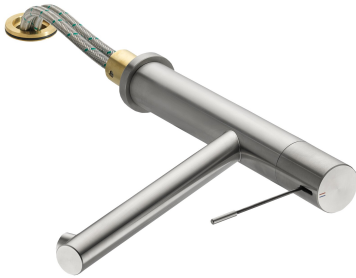

## KWC ONO

Lever mixer - Kitchen - detachable

Modell-Linie: ONO | 10.151.043.700FL

Kranar | Hydraulické armatury

### KWC-No.

**123113**

stainless steel, A 220, flexible connection hoses

- \* Lever mixer
- \* Detachable for installation below windows - detached 55 mm
- \* Surgical-grade hardened stainless steel lever
- \* Inherently safe against backflow
- \* Swivel spout 270°
- Neoperl® Caché®
- \* KWC cartridge M 35 H

- with ceramic discs
- flow rate and temperature continuously variable
- \* Flexible connection hoses 3/8"
- \* Fastening by means of threaded sleeve M35 x 1.5 (preassembled socket)
- \* Mounting hole size ø35 - 37 mm

wegnehmbar

Handling

topbedient

ATT-KWC-FARBCODE

stainless steel

Installation\_type

Standmontage

Faucet\_typ