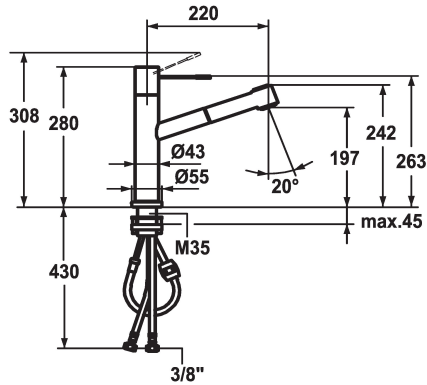

### KWC-No.

**123113**

stainless steel, A 220, flexible connection hoses

- \* Lever mixer
- \* Detachable for installation below windows - detached 55 mm
- \* Surgical-grade hardened stainless steel lever
- \* Inherently safe against backflow
- \* Swivel spout 270°
- Neoperl® Caché®
- \* KWC cartridge M 35 H

- with ceramic discs
- flow rate and temperature continuously variable
- \* Flexible connection hoses 3/8"
- \* Fastening by means of threaded sleeve M35 x 1.5 (preassembled socket)
- \* Mounting hole size ø35 - 37 mm

### Technical Data

A\_Spout\_Spray

11 l/min (3 bar)

Connection

Flexible\_Anschlusschläuche

ATT-KWC-AUSLAUF

schwenkbar

ATT-KWC-UNTERFENSTER

Hebelmischer

Measure\_Height

280

G\_Acoustic\_group

I

Projection\_A

A225

EnergyLabelCH