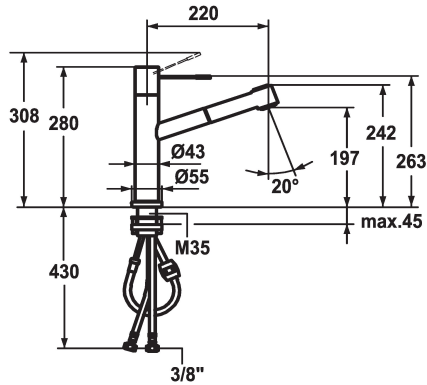

KWC ONO

Lever mixer - Kitchen - detachable

Modell-Linie: ONO | 10.151.053.700FL

Armatura umywalkowa | Armatura jednouchwytowa

KWC-No.

123114

stainless steel, A 220, flexible connection hoses

- * Lever mixer
- * Detachable for installation below windows - detached 55 mm
- * Surgical-grade hardened stainless steel lever
- * TouchProtect - anti-scald protection thanks to the "double skin" principle
- * Intrinsicly safe against backflow
- * Pull-out spray
 - SprayClean - easy to clean and actively prevents limescale buildup
 - up to 700 mm pull-out length
 - PowerClean - needle spray mode, with automatic diverter reset

- hose surface to fit faucet surface
- * Hose guide, swivelling 105°
- * EasyLock - a pull-out spray that easily slides back into place
- * KWC cartridge M 35 H
 - with ceramic discs
 - flow rate and temperature continuously variable
- * Flexible connection hoses 3/8"
- * Fastening by means of threaded sleeve M35 x 1.5 (preassembled socket)
- * Mounting hole size ø35 - 37 mm