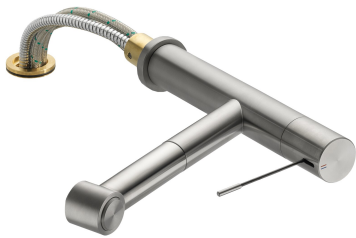

KWC ONO

Lever mixer - Kitchen - detachable

Modell-Linie: ONO | 10.151.053.700FL

Armatura umywalkowa | Armatura jednouchwytowa

KWC-No.

123114

stainless steel, A 220, flexible connection hoses

- * Lever mixer
- * Detachable for installation below windows - detached 55 mm
- * Surgical-grade hardened stainless steel lever
- * TouchProtect - anti-scald protection thanks to the "double skin" principle
- * Intrinsicly safe against backflow
- * Pull-out spray
 - SprayClean - easy to clean and actively prevents limescale buildup
 - up to 700 mm pull-out length
 - PowerClean - needle spray mode, with automatic diverter reset

- hose surface to fit faucet surface
- * Hose guide, swivelling 105°
- * EasyLock - a pull-out spray that easily slides back into place
- * KWC cartridge M 35 H
 - with ceramic discs
 - flow rate and temperature continuously variable
- * Flexible connection hoses 3/8"
- * Fastening by means of threaded sleeve M35 x 1.5 (preassembled socket)
- * Mounting hole size ø35 - 37 mm

Material

9 l/min (3 bar)

9 l/min (3 bar)

Flexible_Anschlussschläuche

schwenkbar

wegnehmbar

topbedient

Auszugbrause

stainless steel

Standmontage

01

280

2

A220

A

197