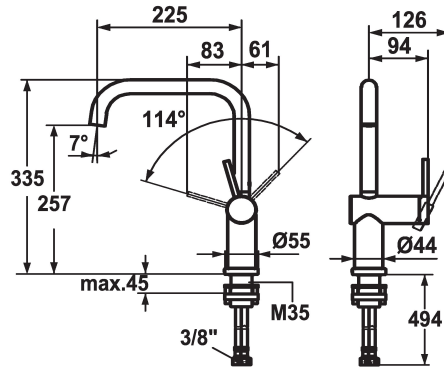

## KWC LIVELLO

Lever mixer - Kitchen - detachable

Modell-Linie: LIVELLO | 10.231.043.700FL  
Umyvadlové armatury | Hydraulické armatury

#### \* Lever mixer

\* Detachable for installation below windows - detached 55 mm

\* Lever installation only possible on the right side

- Child safety: cold water flow in lever position towards the front

\* gap between wall and centre of mounting hole min. 65 mm

\* Intrinsicly safe against backflow

\* Swivel spout 125°, extensible to 360°

- Neoperl® Caché®

\* Mounting hole size ø35 - 37 mm