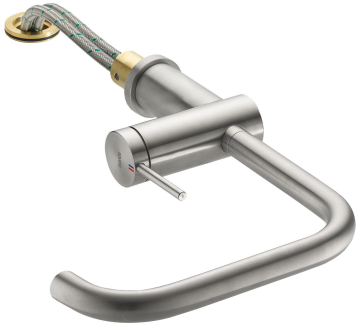

## KWC LIVELLO

Lever mixer - Kitchen - detachable

Modell-Linie: LIVELLO | 10.231.043.700FL  
Umyvadlové armatury | Hydraulické armatury

### KWC-No.

**123115**

stainless steel, A 225, flexible connection hoses

#### \* Lever mixer

\* Detachable for installation below windows - detached 55 mm

\* Lever installation only possible on the right side

- Child safety: cold water flow in lever position towards the front

\* gap between wall and centre of mounting hole min. 65 mm

\* Intrinsicly safe against backflow

\* Swivel spout 125°, extensible to 360°

- Neoperl® Caché®