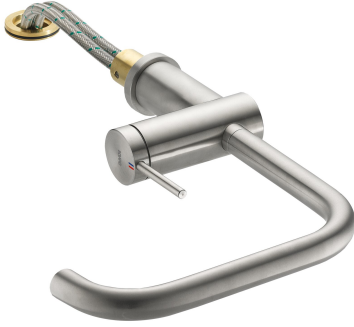

## KWC LIVELLO

Lever mixer - Kitchen - detachable

Modell-Linie: LIVELLO | 10.231.043.700FL

Taps | Manual taps

### KWC-No.

**123115**

stainless steel, A 225, flexible connection hoses

- \* Lever mixer
- \* Detachable for installation below windows - detached 55 mm
- \* Lever installation only possible on the right side
- Child safety: cold water flow in lever position towards the front
- \* gap between wall and centre of mounting hole min. 65 mm
- \* Intrinsically safe against backflow
- \* Swivel spout 125°, extensible to 360°
- Neoperl® Caché®

- \* OptimalSpace - ample space for washing or working
- \* KWC cartridge M 35 H
- with ceramic discs
- flow rate and temperature continuously variable
- \* Flexible connection hoses 3/8"
- \* Fastening by means of threaded sleeve M35 x 1.5 (preassembled socket)
- \* Mounting hole size ø35 - 37 mm

Flow rate	12 l/min (3 bar)
Connection	Flexible connection hoses
Spout	swivel
Detachable	detachable
Handling	side lever
Color code	stainless steel
Installation_type	Pillar installation
Faucet_typ	Lever mixer
Design	L-Spout
Dimension Height	335
G_Acoustic group	II
Projection_A	A 225
Energy Label	C
Dimension Water outlet	257
material	Brass