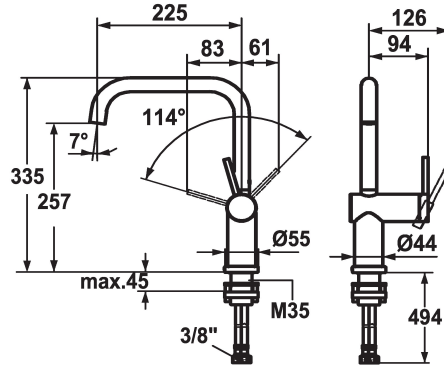

### KWC-No.

**123115**

stainless steel, A 225, flexible connection hoses

- \* Lever mixer
- \* Detachable for installation below windows - detached 55 mm
- \* Lever installation only possible on the right side
- Child safety: cold water flow in lever position towards the front
- \* gap between wall and centre of mounting hole min. 65 mm
- \* Intrinsically safe against backflow
- \* Swivel spout 125°, extensible to 360°
- Neoperl® Caché®

- \* OptimalSpace - ample space for washing or working
- \* KWC cartridge M 35 H
- with ceramic discs
- flow rate and temperature continuously variable
- \* Flexible connection hoses 3/8"
- \* Fastening by means of threaded sleeve M35 x 1.5 (preassembled socket)
- \* Mounting hole size ø35 - 37 mm

### Technical Data

Flow rate	12 l/min (3 bar)
Connection	Flexible connection hoses
Spout	swivel
Detachable	detachable
Handling	side lever
Color code	stainless steel
Installation_type	Pillar installation
Faucet_typ	Lever mixer
Design	L-Spout
Dimension Height	335
G_Acoustic group	II
Projection_A	A 225
Energy Label	C
Dimension Water outlet	257
material	Brass

Flow rate	12 l/min (3 bar)
Connection	Flexible connection hoses
Spout	swivel
Detachable	detachable
Handling	side lever
Color code	stainless steel
Installation_type	Pillar installation
Faucet_typ	Lever mixer
Design	L-Spout
Dimension Height	335
G_Acoustic group	II
Projection_A	A 225
Energy Label	C
Dimension Water outlet	257
material	Brass