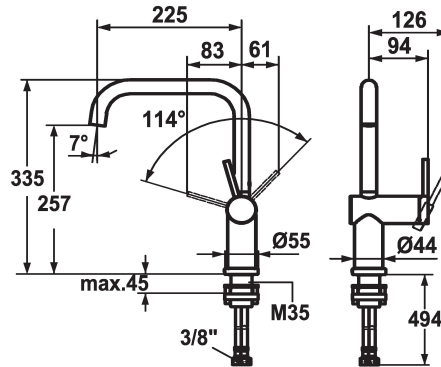

### KWC-No.

**123115**

stainless steel, A 225, flexible connection hoses

- \* Lever mixer
- \* Detachable for installation below windows - detached 55 mm
- \* Lever installation only possible on the right side
- Child safety: cold water flow in lever position towards the front
- \* gap between wall and centre of mounting hole min. 65 mm
- \* Intrinsicly safe against backflow
- \* Swivel spout 125°, extensible to 360°
- Neoperl® Caché®

- \* OptimalSpace - ample space for washing or working
- \* KWC cartridge M 35 H
- with ceramic discs
- flow rate and temperature continuously variable
- \* Flexible connection hoses 3/8"
- \* Fastening by means of threaded sleeve M35 x 1.5 (preassembled socket)
- \* Mounting hole size ø35 - 37 mm

### Technical Data

Flow rate	12 l/min (3 bar)
Connection	Flexible connection hoses
Spout	swivel
Detachable	detachable
Handling	side lever
Color code	stainless steel
Installation type	Pillar installation
Faucet_typ	Lever mixer
Design	L-Spout
Dimension Height	335
Acoustic group	II
Projection A	A 225
Energy label	C
Dimension Water outlet	257
material	Brass

Flow rate	12 l/min (3 bar)
Connection	Flexible connection hoses
Spout	swivel
Detachable	detachable
Handling	side lever
Color code	stainless steel
Installation type	Pillar installation
Faucet_typ	Lever mixer
Design	L-Spout
Dimension Height	335
Acoustic group	II
Projection A	A 225
Energy label	C
Dimension Water outlet	257
material	Brass