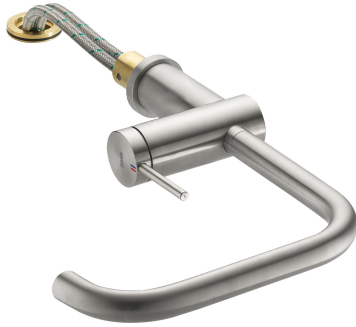

## KWC LIVELLO

Lever mixer - Kitchen - detachable

Modell-Linie: LIVELLO | 10.231.043.700FL

Taps | Manual taps

### KWC-No.

**123115**

stainless steel, A 225, flexible connection hoses

- \* Lever mixer
- \* Detachable for installation below windows - detached 55 mm
- \* Lever installation only possible on the right side
- Child safety: cold water flow in lever position towards the front
- \* gap between wall and centre of mounting hole min. 65 mm
- \* Intrinsicly safe against backflow
- \* Swivel spout 125°, extensible to 360°
- Neoperl® Caché®

- \* OptimalSpace - ample space for washing or working
- \* KWC cartridge M 35 H
- with ceramic discs
- flow rate and temperature continuously variable
- \* Flexible connection hoses 3/8"
- \* Fastening by means of threaded sleeve M35 x 1.5 (preassembled socket)
- \* Mounting hole size ø35 - 37 mm

### Technical Data

Flow rate	12 l/min (3 bar)
Connection	Flexible connection hoses
Spout	swivel
Detachable	detachable
Handling	side lever
Color code	stainless steel
Installation type	Pillar installation
Faucet_typ	Lever mixer
Design	L-Spout
Dimension Height	335
Acoustic group	II
Projection A	A 225
Energy label	C
Dimension Water outlet	257
material	Brass