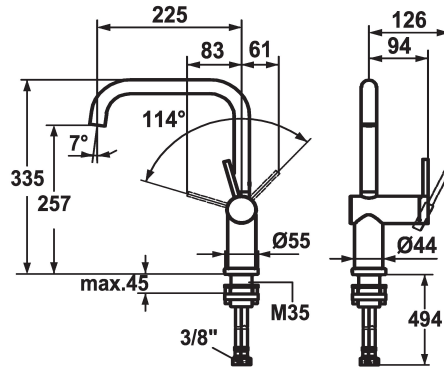

### KWC-No.

**123115**

stainless steel, A 225, flexible connection hoses

\* Lever mixer

\* Detachable for installation below windows - detached 55 mm

\* Lever installation only possible on the right side

- Child safety: cold water flow in lever position towards the front

\* KWC cartridge M 35 H

- with ceramic discs

- flow rate and temperature continuously variable

\* Flexible connection hoses 3/8"

\* Fastening by means of threaded sleeve M35 x 1.5 (preassembled socket)

\* Mounting hole size ø35 - 37 mm

### Technical Data

Flow rate	12 l/min (3 bar)
Connection	Flexible connection hoses
Spout	swivel
Detachable	detachable
Handling	side lever
Color code	stainless steel
Installation type	Pillar installation
Faucet_typ	Lever mixer
Design	L-Spout
Measure Height	335
Acoustic group	II
Projection A	A 225
Energy label	C
Dimension Water outlet	257
material	Brass

Flow rate	12 l/min (3 bar)
Connection	Flexible connection hoses
Spout	swivel
Detachable	detachable
Handling	side lever
Color code	stainless steel
Installation type	Pillar installation
Faucet_typ	Lever mixer
Design	L-Spout
Measure Height	335
Acoustic group	II
Projection A	A 225
Energy label	C
Dimension Water outlet	257
material	Brass