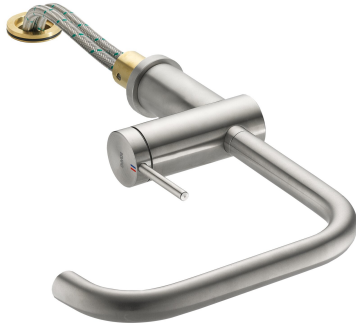

## KWC LIVELLO

Lever mixer - Kitchen - detachable

Modell-Linie: LIVELLO | 10.231.043.700FL

Taps | Manual taps

### KWC-No.

**123115**

stainless steel, A 225, flexible connection hoses

\* Lever mixer

\* Detachable for installation below windows - detached 55 mm

\* Lever installation only possible on the right side

- Child safety: cold water flow in lever position towards the front

\* KWC cartridge M 35 H

- with ceramic discs

- flow rate and temperature continuously variable

\* Flexible connection hoses 3/8"

\* Fastening by means of threaded sleeve M35 x 1.5 (preassembled socket)

\* Mounting hole size ø35 - 37 mm

### Technical Data

Flow rate	12 l/min (3 bar)
Connection	Flexible connection hoses
Spout	swivel
Detachable	detachable
Handling	side lever
Color code	stainless steel
Installation type	Pillar installation
Faucet_typ	Lever mixer
Design	L-Spout
Measure Height	335
Acoustic group	II
Projection A	A 225
Energy label	C
Dimension Water outlet	257
material	Brass