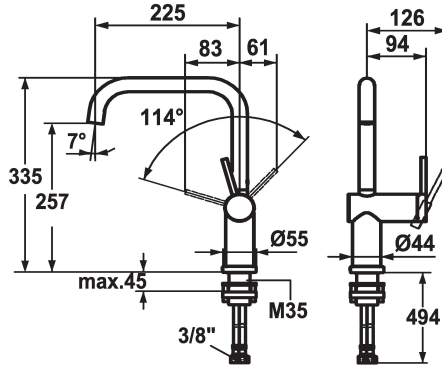

## KWC LIVELLO

Lever mixer - Kitchen - detachable

Modell-Linie: LIVELLO | 10.231.043.700FL

Hanat | Käsikäyttöiset hanat

#### \* Lever mixer

\* Detachable for installation below windows - detached 55 mm

\* Lever installation only possible on the right side

- Child safety: cold water flow in lever position towards the front

\* gap between wall and centre of mounting hole min. 65 mm

\* Intrinsically safe against backflow

\* Swivel spout 125°, extensible to 360°

- Neoperl® Caché®

\* Mounting hole size ø35 - 37 mm