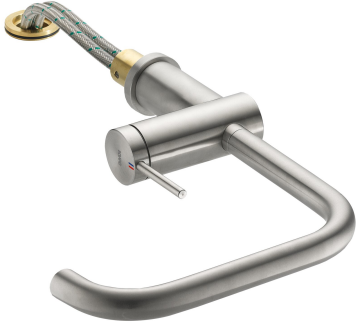

## KWC LIVELLO

Lever mixer - Kitchen - detachable

Modell-Linie: LIVELLO | 10.231.043.700FL

Hanat | Käsikäyttöiset hanat

### KWC-No.

**123115**

stainless steel, A 225, flexible connection hoses

#### \* Lever mixer

\* Detachable for installation below windows - detached 55 mm

\* Lever installation only possible on the right side

- Child safety: cold water flow in lever position towards the front

\* gap between wall and centre of mounting hole min. 65 mm

\* Intrinsically safe against backflow

\* Swivel spout 125°, extensible to 360°

- Neoperl® Caché®