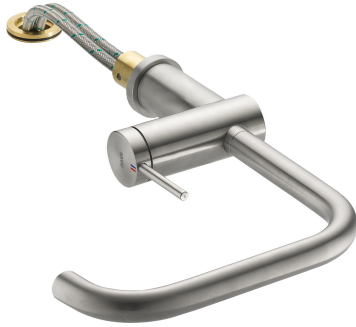

KWC LIVELLO

Lever mixer - Kitchen - detachable

Modell-Linie: LIVELLO | 10.231.043.700FL

Armatura umywalkowa | Armatura jednouchwytywa

KWC-No.

123115

stainless steel, A 225, flexible connection hoses

* Lever mixer

* Detachable for installation below windows - detached 55 mm

* Lever installation only possible on the right side

- Child safety: cold water flow in lever position towards the front

* gap between wall and centre of mounting hole min. 65 mm

* Intrinsicly safe against backflow

* Swivel spout 125°, extensible to 360°

- Neoperl® Caché®

* OptimalSpace - ample space for washing or working

* KWC cartridge M 35 H

- with ceramic discs

- flow rate and temperature continuously variable

* Flexible connection hoses 3/8"

* Fastening by means of threaded sleeve M35 x 1.5 (preassembled socket)

* Mounting hole size ø35 - 37 mm

Dane techniczne

A_Spout_Spray

12 l/min (3 bar)

Connection

Flexible_AnschlussSchläuche