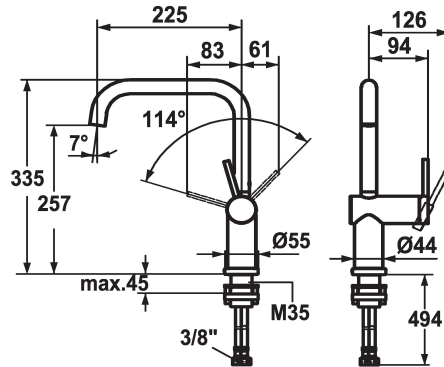

KWC LIVELLO

Lever mixer - Kitchen - detachable

Modell-Linie: LIVELLO | 10.231.043.700FL

Armatura umywalkowa | Armatura jednouchwytywa

KWC-No.

123115

stainless steel, A 225, flexible connection hoses

* Lever mixer

* Detachable for installation below windows - detached 55 mm

* Lever installation only possible on the right side

- Child safety: cold water flow in lever position towards the front

* gap between wall and centre of mounting hole min. 65 mm

* Flexible connection hoses 3/8"

* Fastening by means of threaded sleeve M35 x 1.5 (preassembled socket)

* Mounting hole size ø35 - 37 mm

Dane techniczne

A_Spout_Spray

12 l/min (3 bar)

Connection

Flexible_AnschlussSchläuche

Installation_type

Standmontage

Faucet_typ

Hebelmischer

ATT-KWC-BAUFORM

L-Auslauf

Dimension Height

335